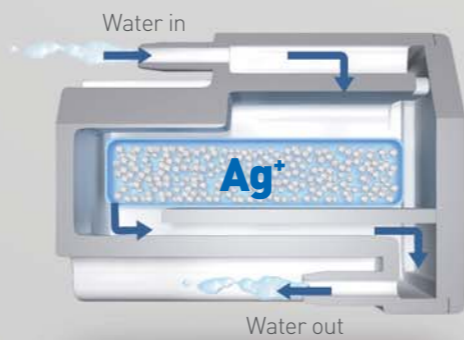

SILVER OXIDE AT WORK

Silver oxide nano particle treatment system has powerful anti-fungal & anti-bacterial properties to keep the nozzle clean and corrosion free for longer nozzle life (BA13-B only).