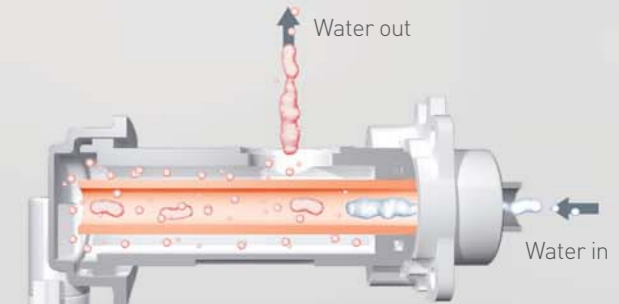

Twin stainless nozzles for assured thoroughness.

Digital Bidet BA13-A/B

Long term, effortless use with the TWIN STAINLESS NOZZLE.

The hardened stainless nozzle resists soiling thereby reducing or eliminating bacterial growth. It's easy-to-clean, semi-permanent nature means less time or effort with replacement. The twin nozzle configuration ensures accurate coverage for all users.

MESH FILTER pre-cleaning

By filtering out any incoming water borne particulate matter you are assured of only the cleanest water touching your skin. With periodic cleaning, the filter's effectiveness is semi-permanent.

Digital Bidet BA13-A/B

Made with smart technology & design

Meticulous control of every element and stage of the bidet process gives you the confidence of knowing you are using the best available personal hygiene technology.

Cutting-edge INSTANT HEATING SYSTEM

By way of the safety protected, super thermal conductivity, ceramic heater, warm water is instantly created and available at the push of a button at any time - all while being more energy efficient.