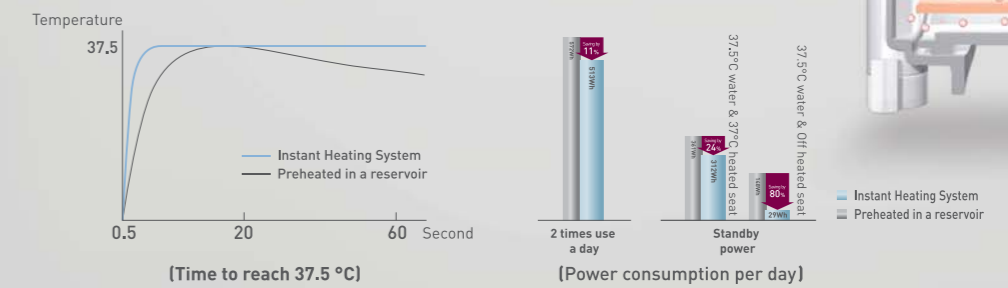

BA13-A/B

The Coway Bidet's attractive outward appearance hides a powerful unit delivering uncompromising hygienic power and efficiency.

With Coway's advanced technology and personalized functions you can experience a feeling of fresh vitality usually achieved only with a lengthy shower.

Digital Bidet BA13-A/B

Long term, effortless use with the TWIN STAINLESS NOZZLE.

The hardened stainless nozzle resists soiling thereby reducing or eliminating bacterial growth. It's easy-to-clean, semi-permanent nature means less time or effort with replacement. The twin nozzle configuration ensures accurate coverage for all users.

Created to keep everything clean

Even before you use your digital bidet your mind feels cleaner and at ease with the knowledge that the best personal hygiene technology available is at work for you.

SILVER OXIDE AT WORK

Silver oxide nano particle treatment system has powerful anti-fungal & anti-bacterial properties to keep the nozzle clean and corrosion free for longer nozzle life (BA13-B only).

DEODORIZATION is automatically activated

Deodorization is automatically activated when the unit is used thereby ensuring that any foul odors are thoroughly removed and leaving both you and your restroom feeling and smelling fresh and clean (BA13-B only).

MESH FILTER pre-cleaning

By filtering out any incoming water borne particulate matter you are assured of only the cleanest water touching your skin. With periodic cleaning, the filter's effectiveness is semi-permanent.

Digital Bidet BA13-A/B

Made with smart technology & design

Meticulous control of every element and stage of the bidet process gives you the confidence of knowing you are using the best available personal hygiene technology.