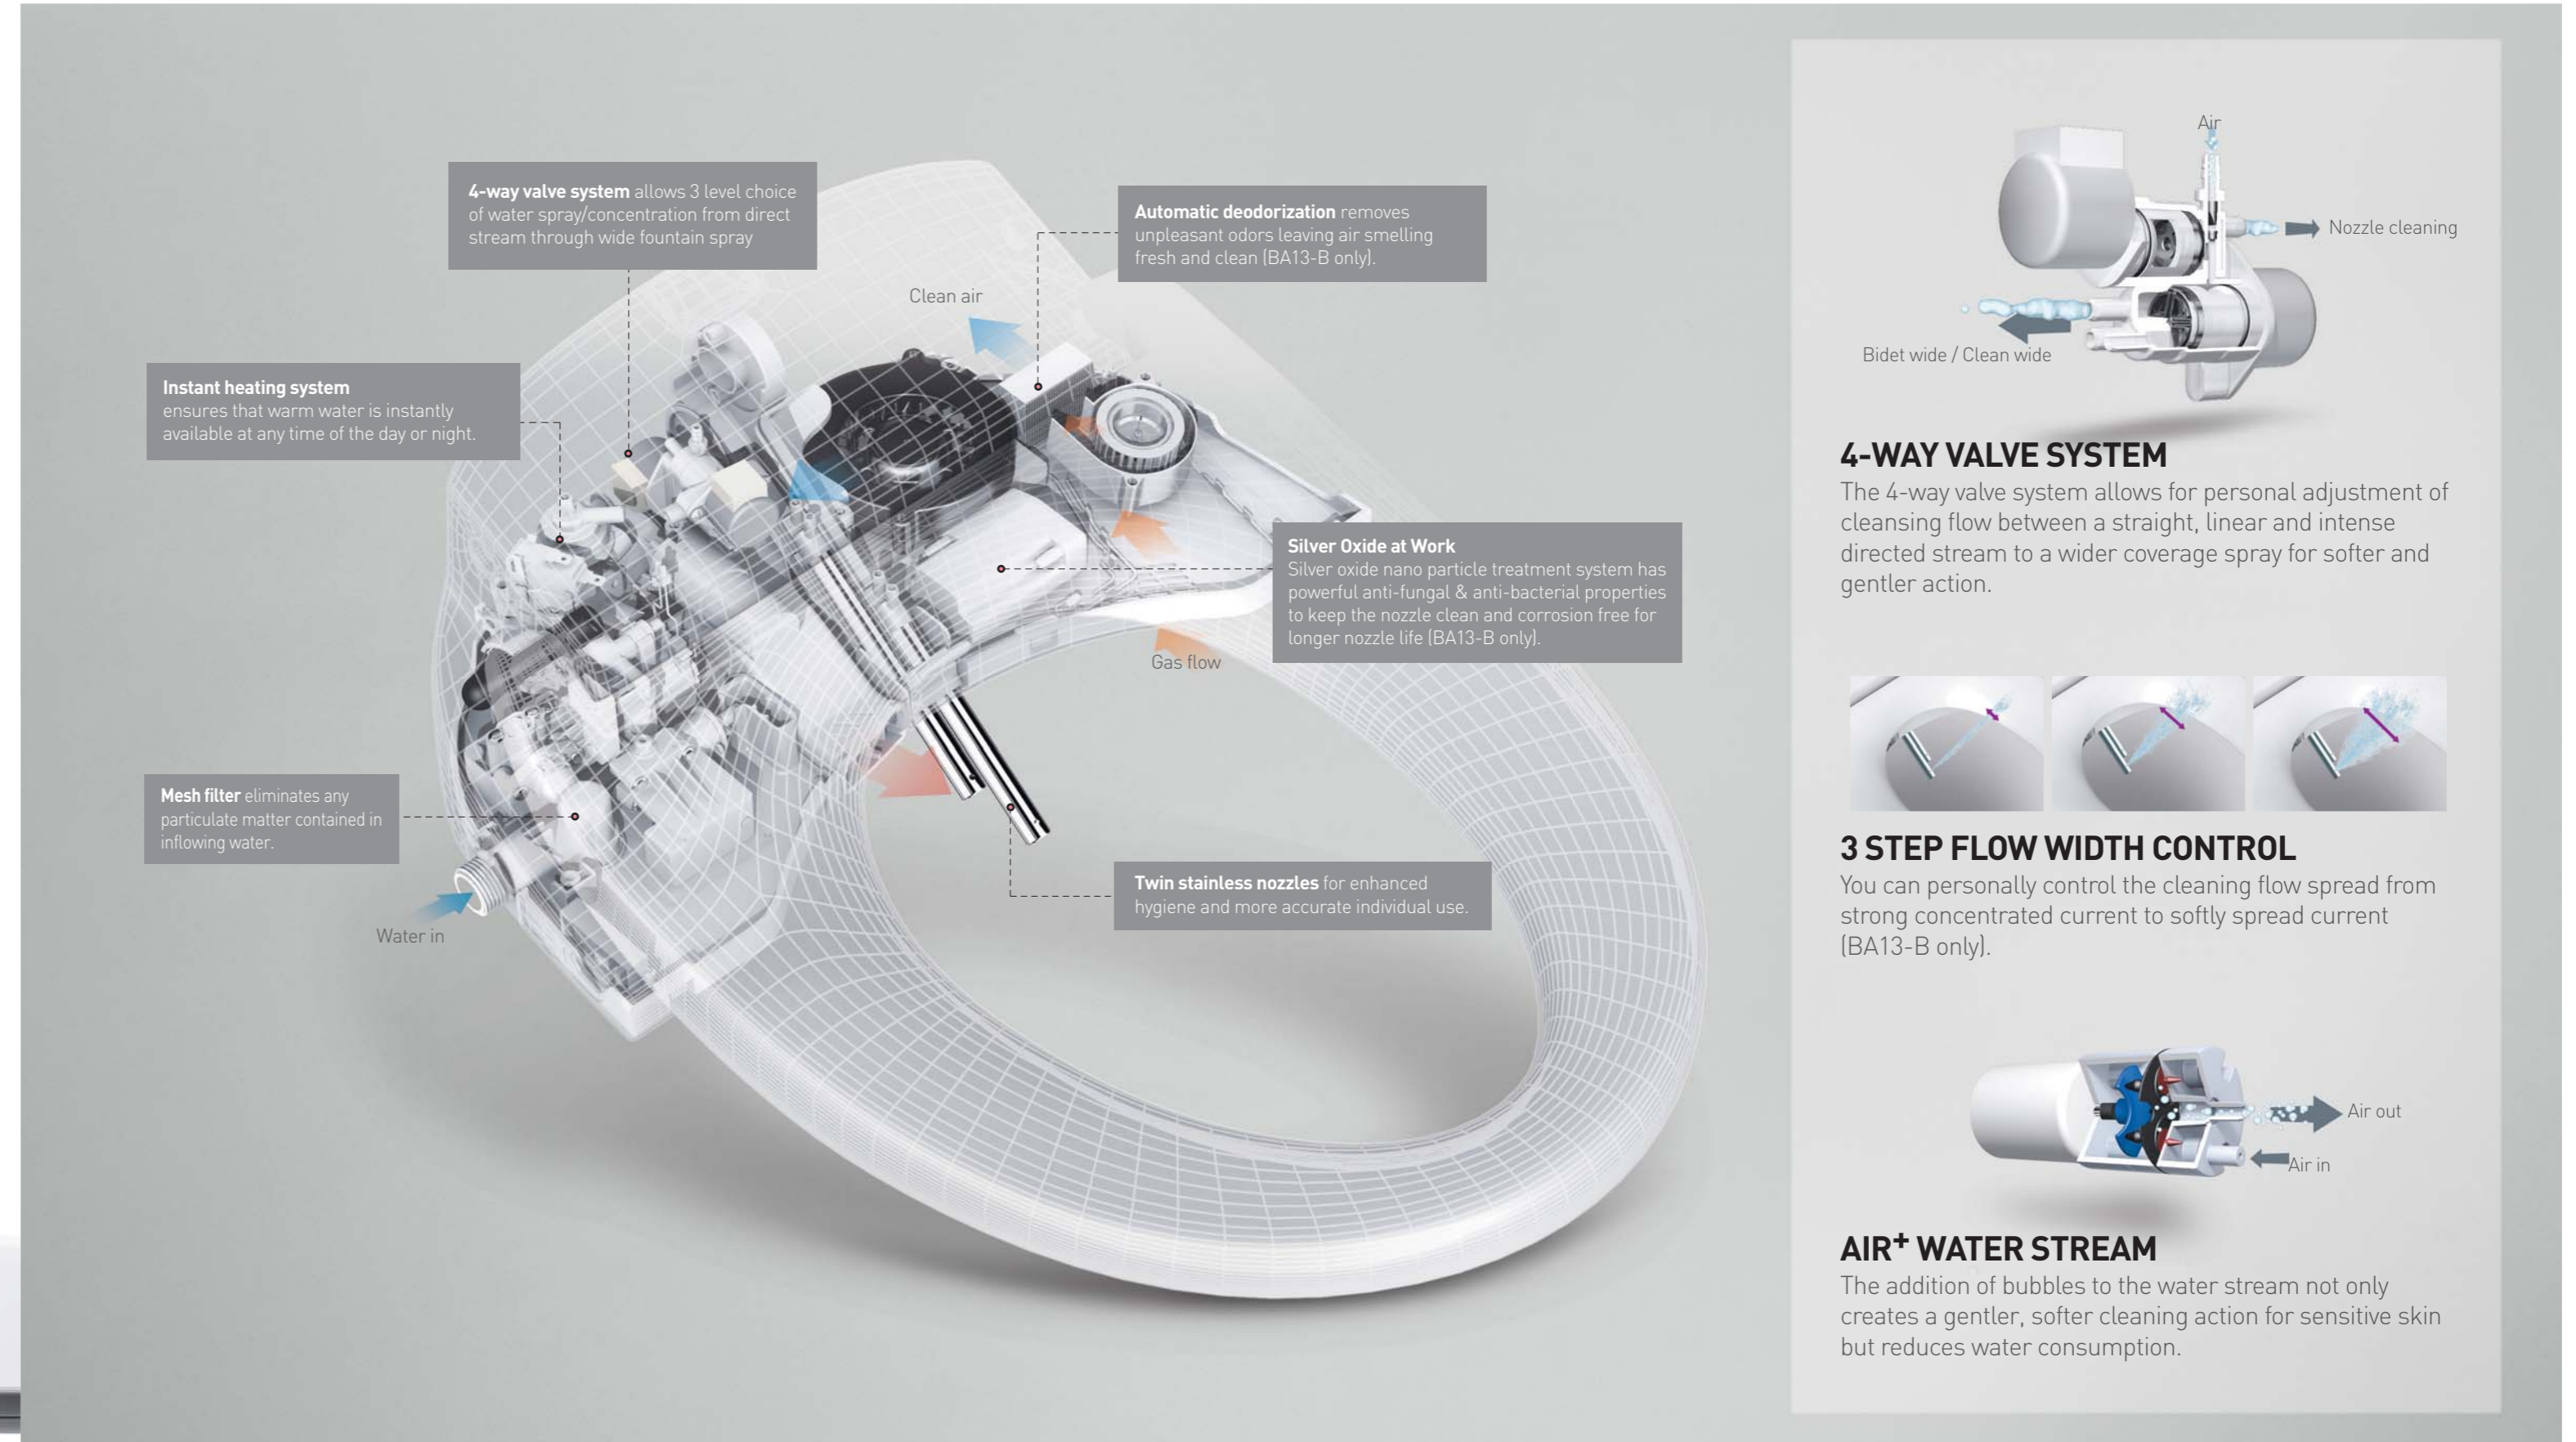

Average life span of 30 OECD countries : Man-75 years / Woman- 81 years Average Usage Frequency : Man-1/Day , Woman-7/Day Average time span of toilet-2 minutes

Premium design for that personal space

Subtle curves and soft lines offer an attractive, unobtrusive unit with no extraneous parts or protrusions to spoil the bright, cheery and human appearance of your restroom.

Remote Control
BA13-B

Technology Perfected

As one of the fine details that add to Coway perfection, the self cleaning nozzle combined sterilization and deodorizing functions ensure thorough cleanliness and absence of odor.

Twin stainless nozzles for assured thoroughness.

Digital Bidet BA13-A/B

Long term, effortless use with the TWIN STAINLESS NOZZLE.

The hardened stainless nozzle resists soiling thereby reducing or eliminating bacterial growth. It's easy-to-clean, semi-permanent nature means less time or effort with replacement. The twin nozzle configuration ensures accurate coverage for all users.

AIR TEMPERATURE CONTROL

Easy to use 3-level airflow temperature control for personal comfort.

TOILET SEAT TEMPERATURE CONTROL

Easy to set 3-level seat temperature control for personal comfort. [31°C, 34°C, 37°C]