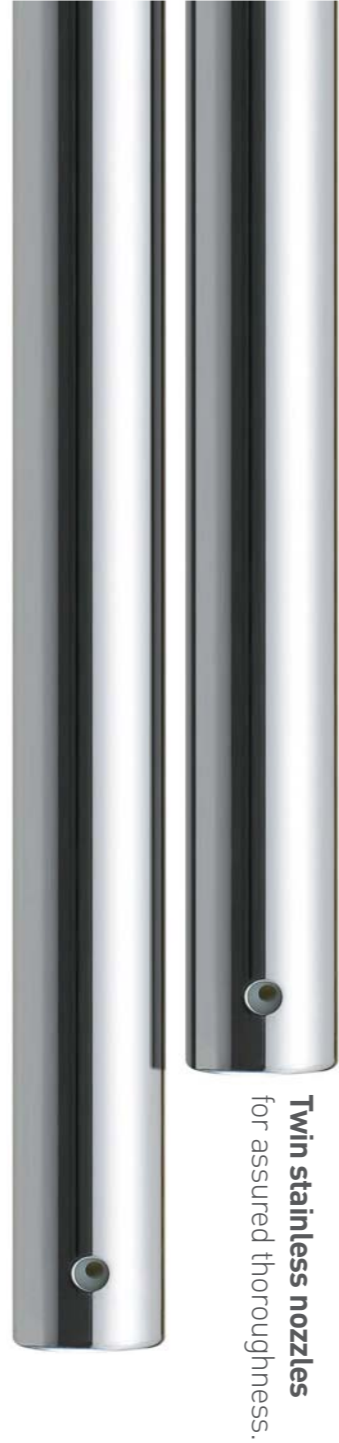

Average life span of 30 OECD countries : Man-75 years / Woman- 81 years Average Usage Frequency : Man-1/Day , Woman-7/Day Average time span of toilet-2 minutes

Premium design for that personal space

Subtle curves and soft lines offer an attractive, unobtrusive unit with no extraneous parts or protrusions to spoil the bright, cheery and human appearance of your restroom.

Twin stainless nozzles for assured thoroughness.

Digital Bidet BA13-A/B

Long term, effortless use with the TWIN STAINLESS NOZZLE.

The hardened stainless nozzle resists soiling thereby reducing or eliminating bacterial growth. It's easy-to-clean, semi-permanent nature means less time or effort with replacement. The twin nozzle configuration ensures accurate coverage for all users.